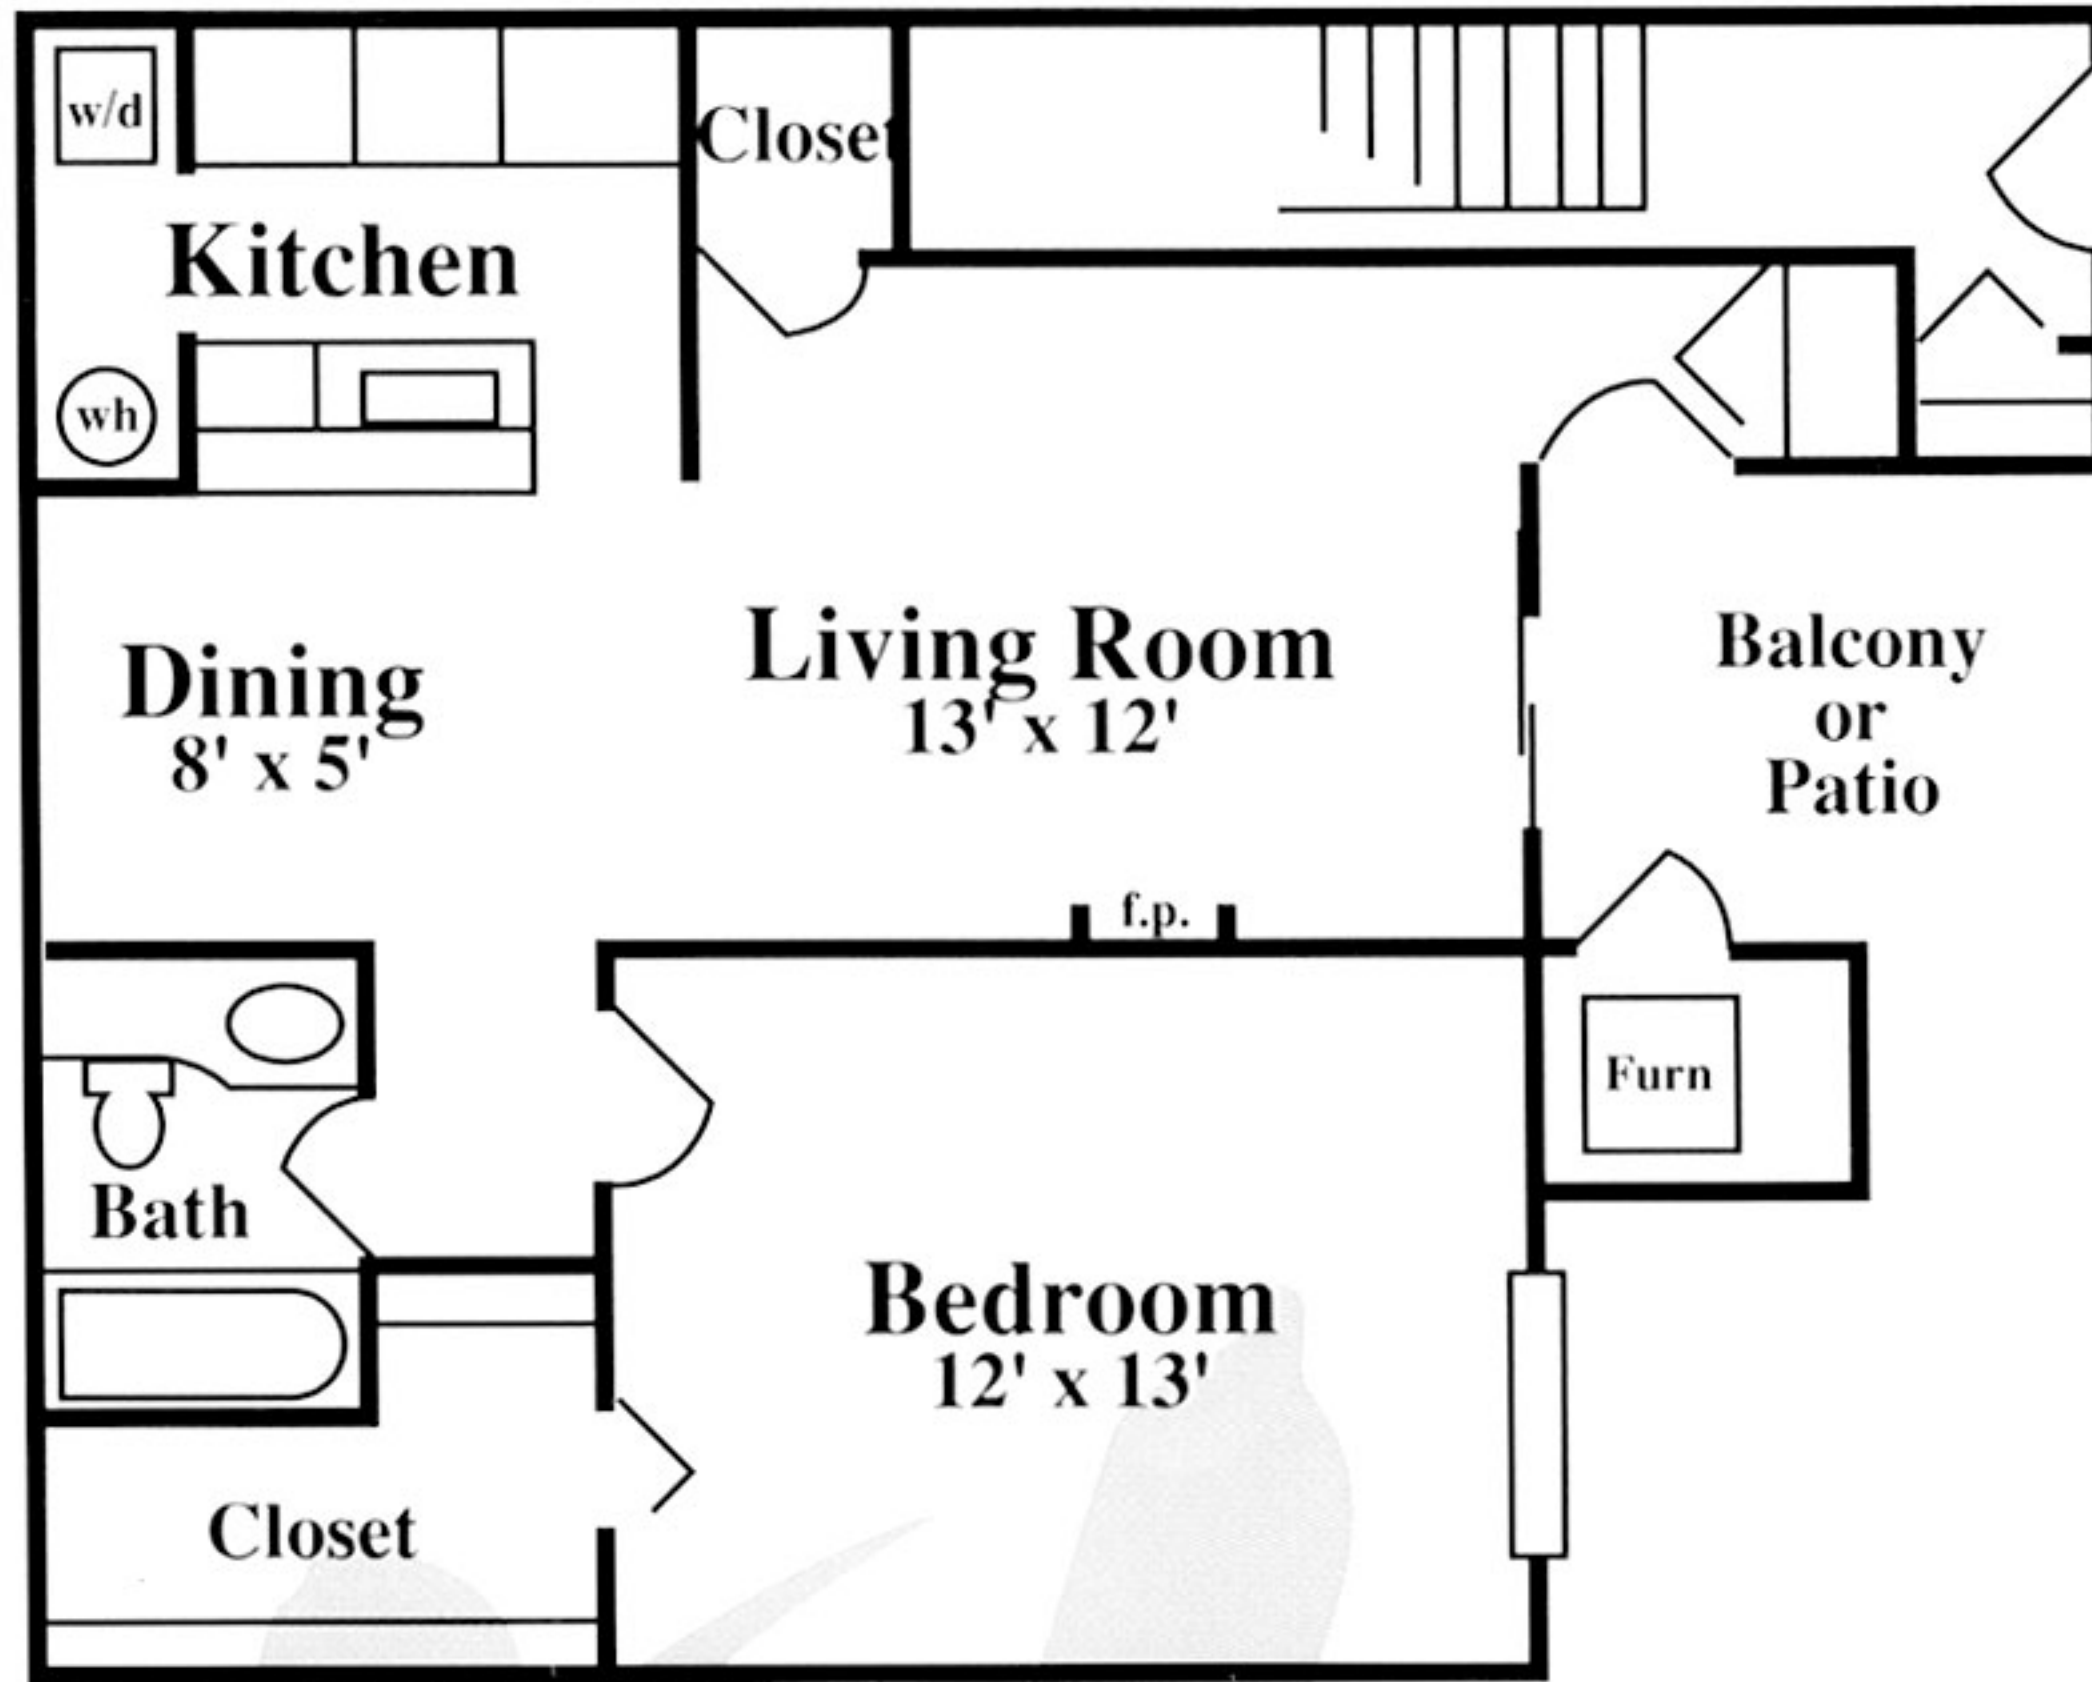

The Waterford

1-bedroom 1-bath 700 sq. ft.

Your luxurious one-bedroom home includes:

- Private entry surrounded by beautiful landscaping
- Fully-equipped Euro-style kitchen
- Window treatments provided
- Large walk-in closet
- The warmth and ease of a gas-burning fireplace
- The convenience of a washer and dryer
- Cathedral ceiling and enclosed private balcony available
- Utility room for additional storage