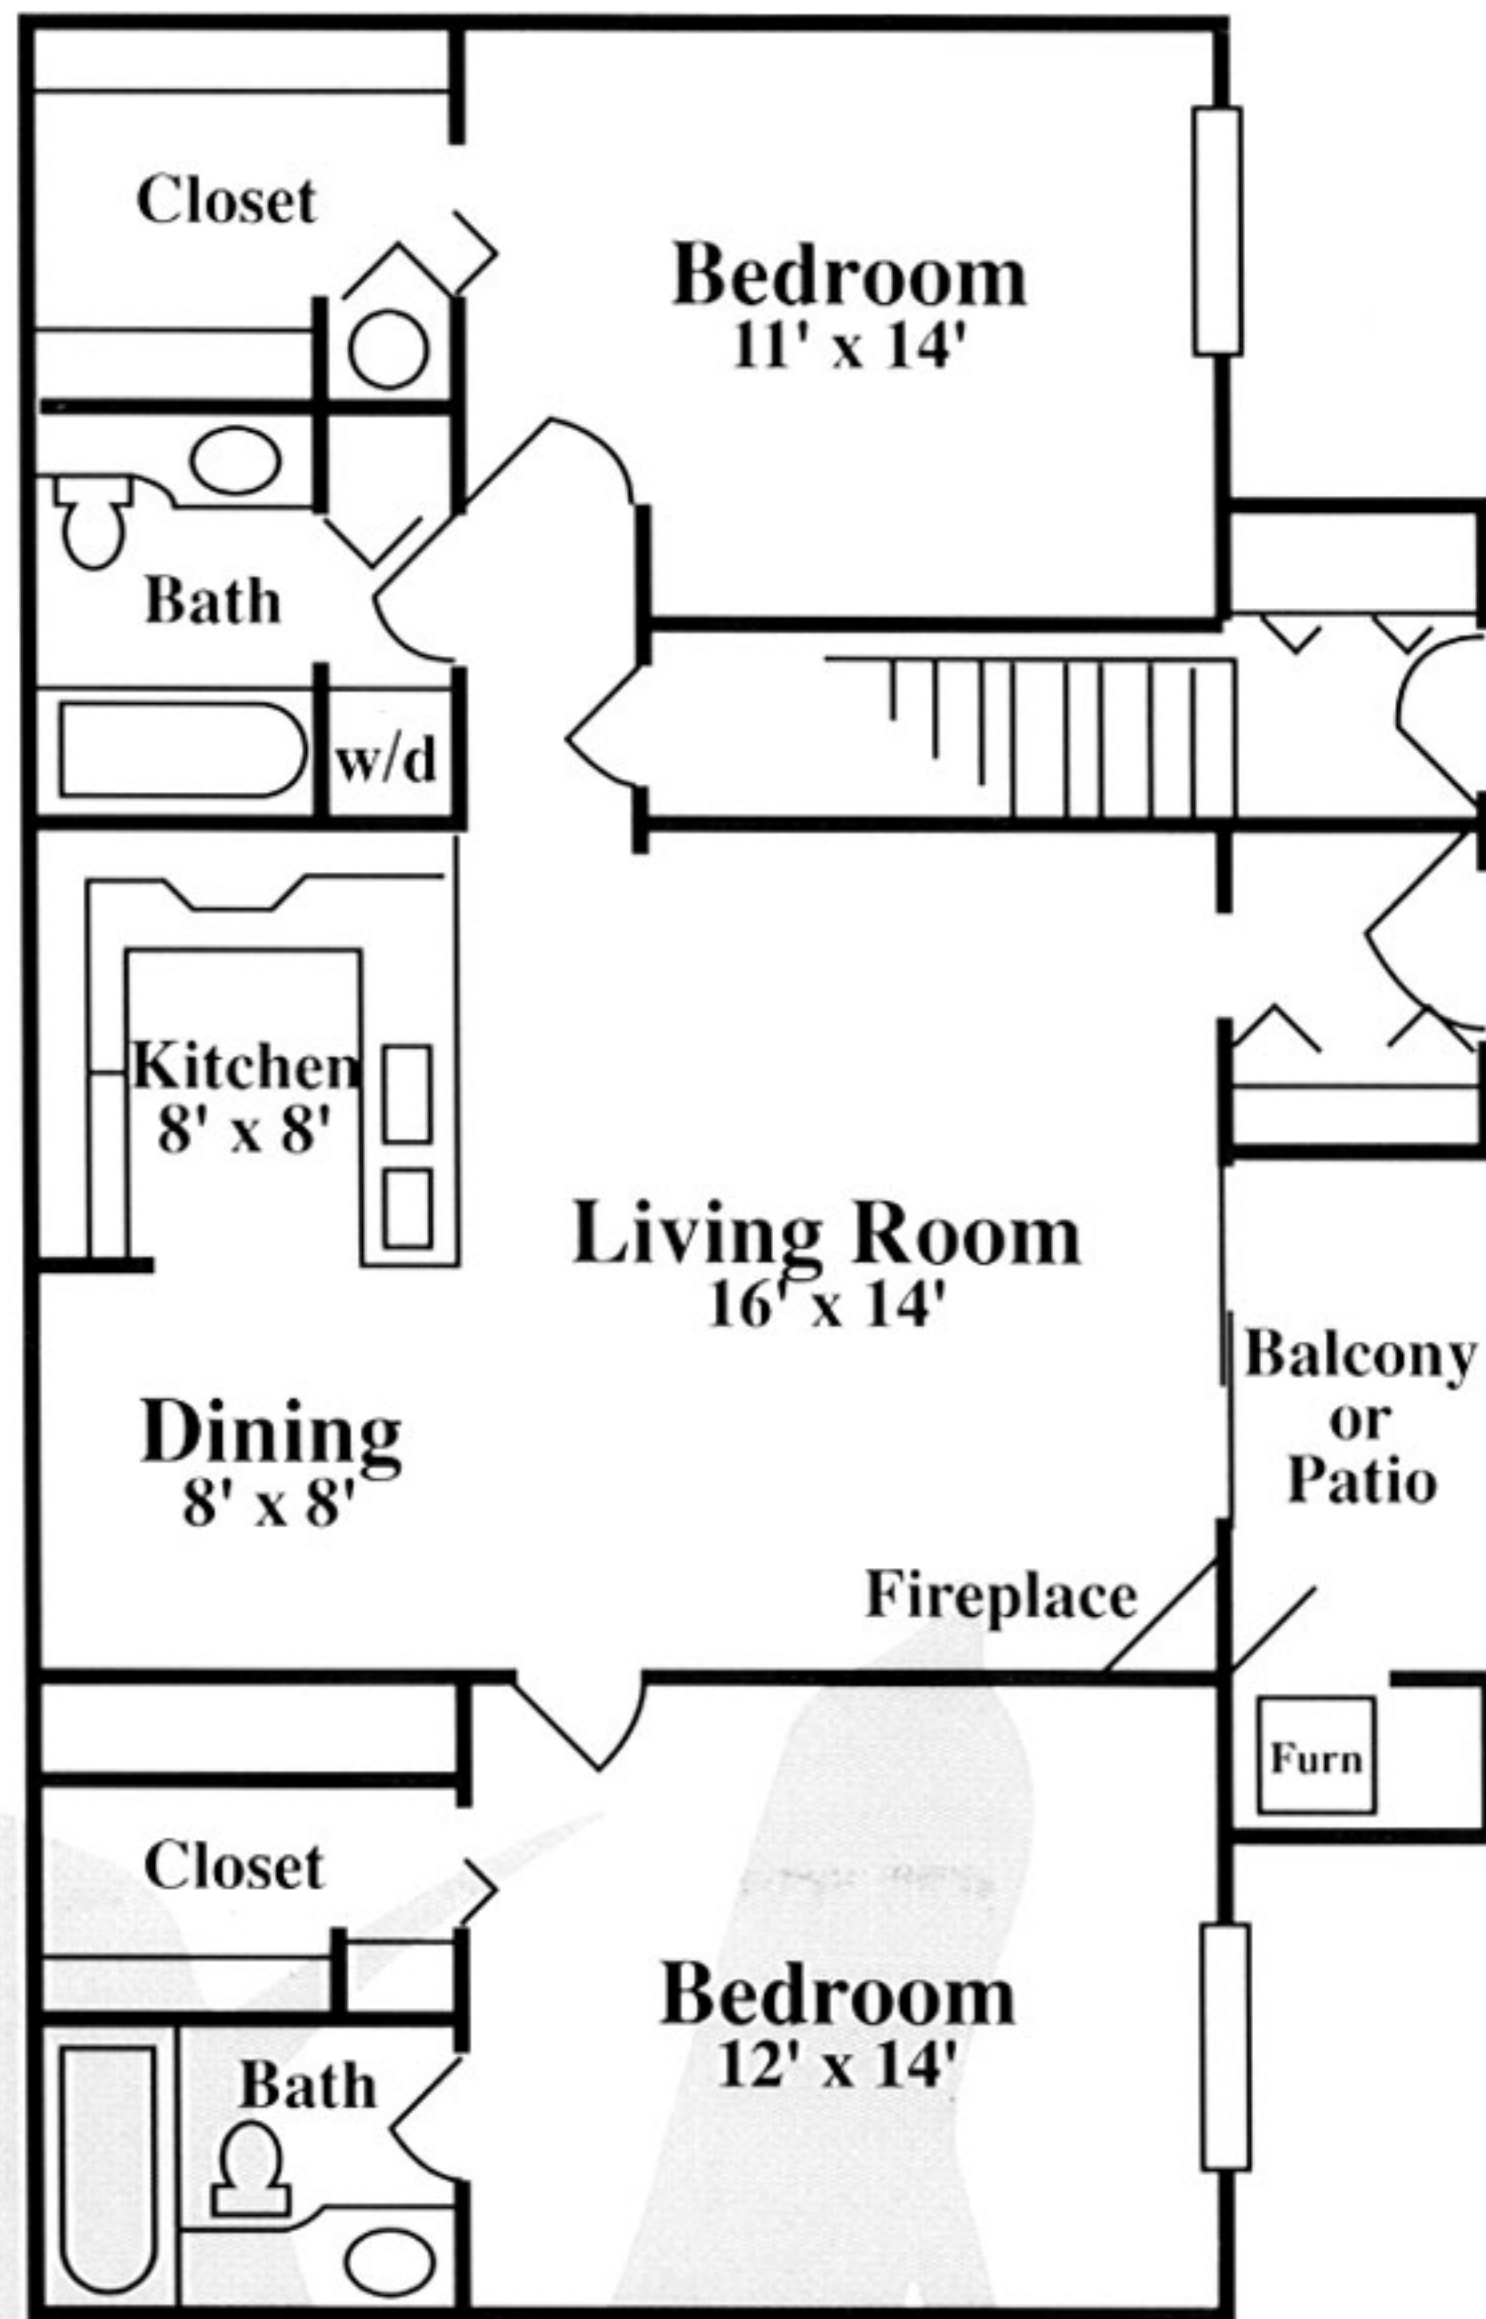

# The Wedgewood

2-bedroom 2-bath 1050 sq. ft.

## Your gracious two-bedroom, two-bath home includes:

- Private entry surrounded by beautiful landscaping
- Fully-equipped Euro-style kitchen
- Window treatments provided
- The warmth and ease of a gas-burning fireplace
- The convenience of a washer and dryer
- Cathedral ceiling and enclosed private balcony available
- Spacious linen and storage closets