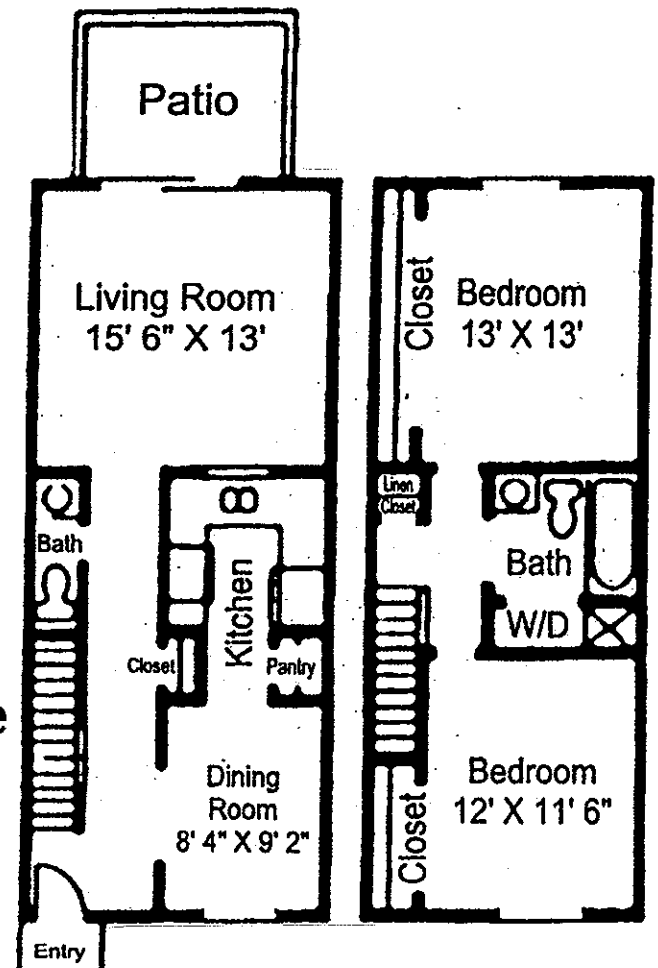

**King size bedroom with
Two windows**

Occupancy limit-two

2 bedroom garden apartment

900 Sq. Ft. of living space!!!

Total Electric living!!!

Circular floor plan

Large windows

Step saver kitchen

**Large linen closet with
Lots of shelves**

**2 large bedrooms with
Lots of great closet space**

Occupancy limit-four

2 bedroom townhome

1100 Sq. Ft. of living space!!!

Total Electric living!!!

Washer/Dryer Hookup

Formal dining room

**Reach through bar from the
Kitchen to the living room**

**Private living room located
In the back of the townhome**

**13 ft. long closet in the
King size bedroom**

Occupancy limit-four

3 bedroom townhome

1330 Sq. Ft. of living space!!!

Total Electric living!!!

Washer/Dryer Hookup

Formal dining room

**Reach through bar from the
Kitchen to the living room**

**Private living room located
In the back of the townhome**