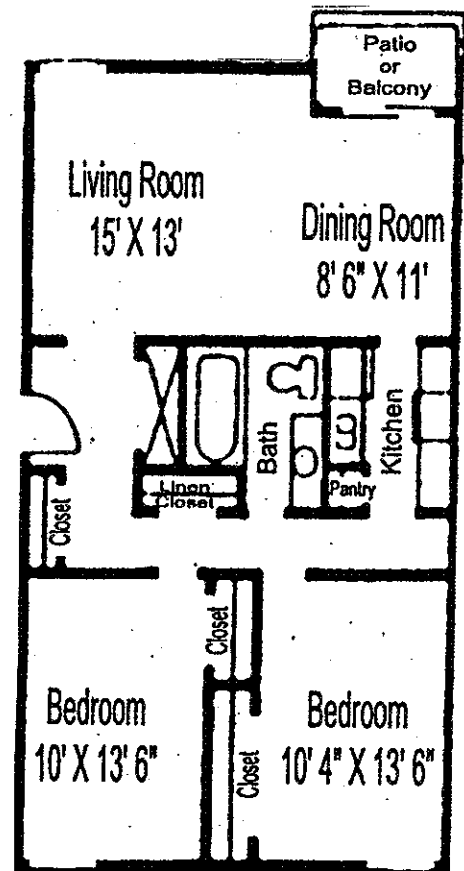

1 bedroom garden apartment

700 Sq. Ft. of living space!!!

Total Electric living!!!

Circular floor plan

Large windows

**Walk in bedroom closet
With built in shelves**

**Large kitchen with pantry
And lots of cabinet space**

**King size bedroom with
Two windows**

Occupancy limit-two

2 bedroom garden apartment

900 Sq. Ft. of living space!!!

Total Electric living!!!

Circular floor plan

Large windows

Step saver kitchen

**Large linen closet with
Lots of shelves**

**2 large bedrooms with
Lots of great closet space**

Occupancy limit-four

2 bedroom townhome

1100 Sq. Ft. of living space!!!

Total Electric living!!!

Washer/Dryer Hookup

Formal dining room

**Reach through bar from the
Kitchen to the living room**

**Private living room located
In the back of the townhome**

**13 ft. long closet in the
King size bedroom**

Occupancy limit-four