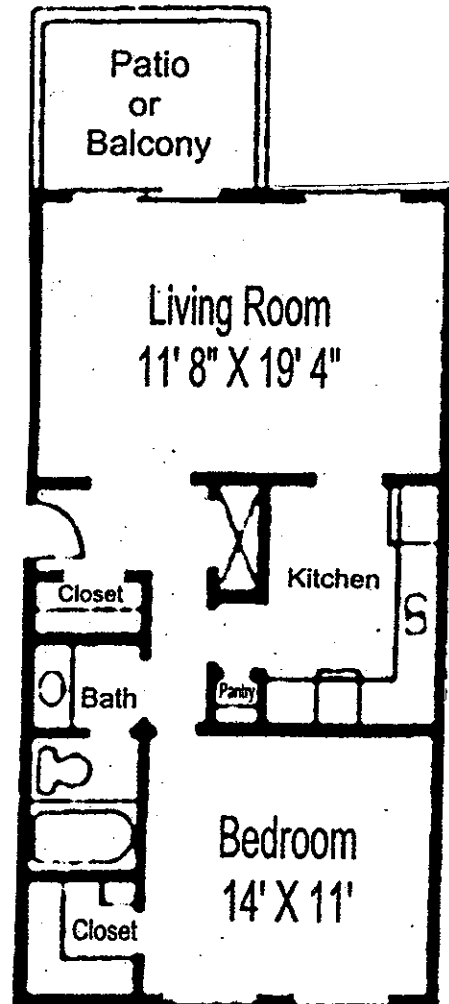

1 bedroom garden apartment

700 Sq. Ft. of living space!!!

Total Electric living!!!

Circular floor plan

Large windows

**Walk in bedroom closet
With built in shelves**

**Large kitchen with pantry
And lots of cabinet space**

**King size bedroom with
Two windows**

Occupancy limit-two

2 bedroom garden apartment

900 Sq. Ft. of living space!!!

Total Electric living!!!

Circular floor plan

Large windows

Step saver kitchen

**Large linen closet with
Lots of shelves**

**2 large bedrooms with
Lots of great closet space**

Occupancy limit-four

2 bedroom townhome

1100 Sq. Ft. of living space!!!

Total Electric living!!!

Washer/Dryer Hookup

Formal dining room

**Reach through bar from the
Kitchen to the living room**

**Private living room located
In the back of the townhome**

**13 ft. long closet in the
King size bedroom**

Occupancy limit-four