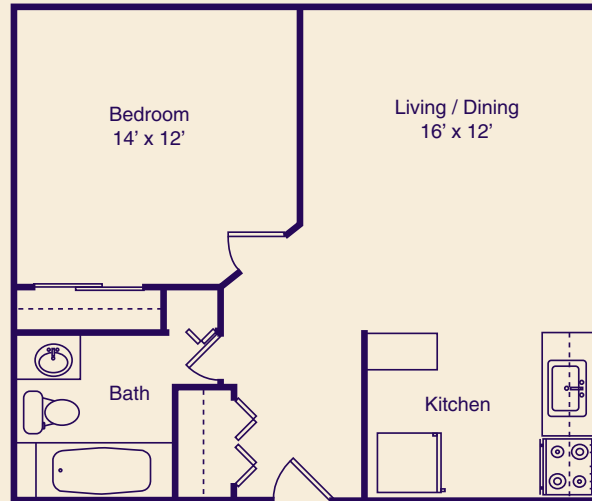

*...on the waterfront!*

**River Towers**  
SENIOR APARTMENTS

Located North of Belle Isle on the East side of Jefferson, between East Grand Boulevard and Conner.

**River Towers**

SENIOR APARTMENTS

7800 E. Jefferson • Detroit, MI 48214  
(313) 824-2244 • Fax: (313) 824-5875

Discover River Towers, where the flexibility of convenient apartment home living allows you to make the most of each day.

1 BEDROOM  
544 SQUARE FEET

\$ \_\_\_\_\_

2 BEDROOM  
705 SQUARE FEET

\$ \_\_\_\_\_

\*Dimensions are approximate.