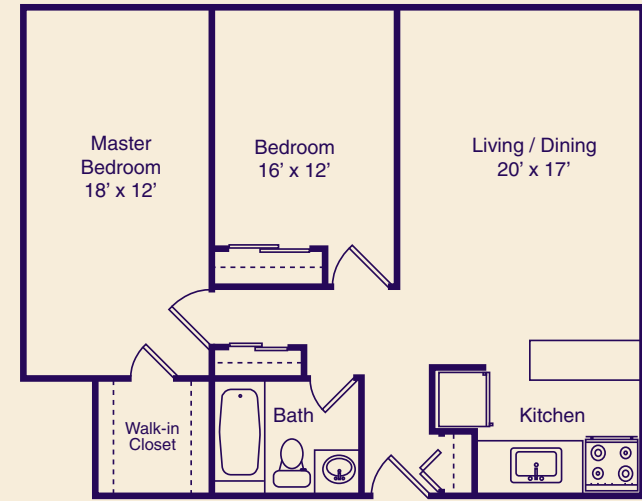

*A place for all seasons...*

**River Towers**  
SENIOR APARTMENTS

River Towers is a newly renovated apartment community designed specifically for seniors. This fourteen story high-rise overlooks the Detroit River, has stunning views and is minutes from Belle Isle, Hart Plaza and Chene Park. Complete medical centers, shopping centers and major freeways are also only moments away.

Discover River Towers, where the flexibility of convenient apartment home living allows you to make the most of each day.

1 BEDROOM  
544 SQUARE FEET

\$ \_\_\_\_\_

2 BEDROOM  
705 SQUARE FEET

\$ \_\_\_\_\_

\*Dimensions are approximate.