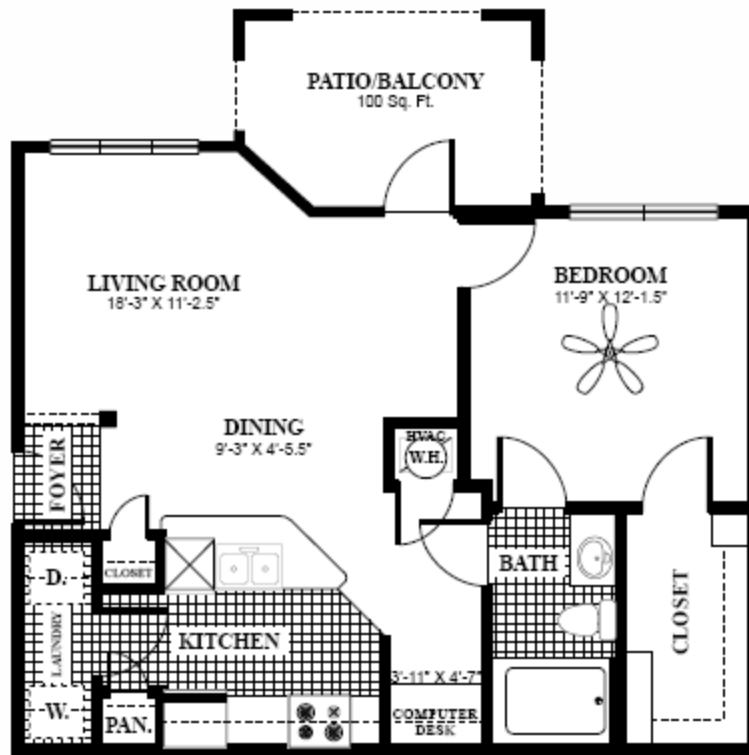

The Lodge

at Crossroads

- Large Walk-in Closet
- Washer/Dryer Hookups
- Built-In Computer Desk
- Oversized Roman Tub
- Ceiling Fan in Bedroom
- Spacious Patio/Balcony

Grace

**One Bedroom/
One Bath**

A-1

1 Bedroom/1 Bath

Interior.....734 SF
 Patio/Balcony100 SF
 Total834 SF

**The Lodge At
Crossroads**

200 Brisbane Woods Way
 Cary, NC 27518

Phone: 919.816.8080
 Fax: 919.816.8400
 www.lodgeatcrossroads.com