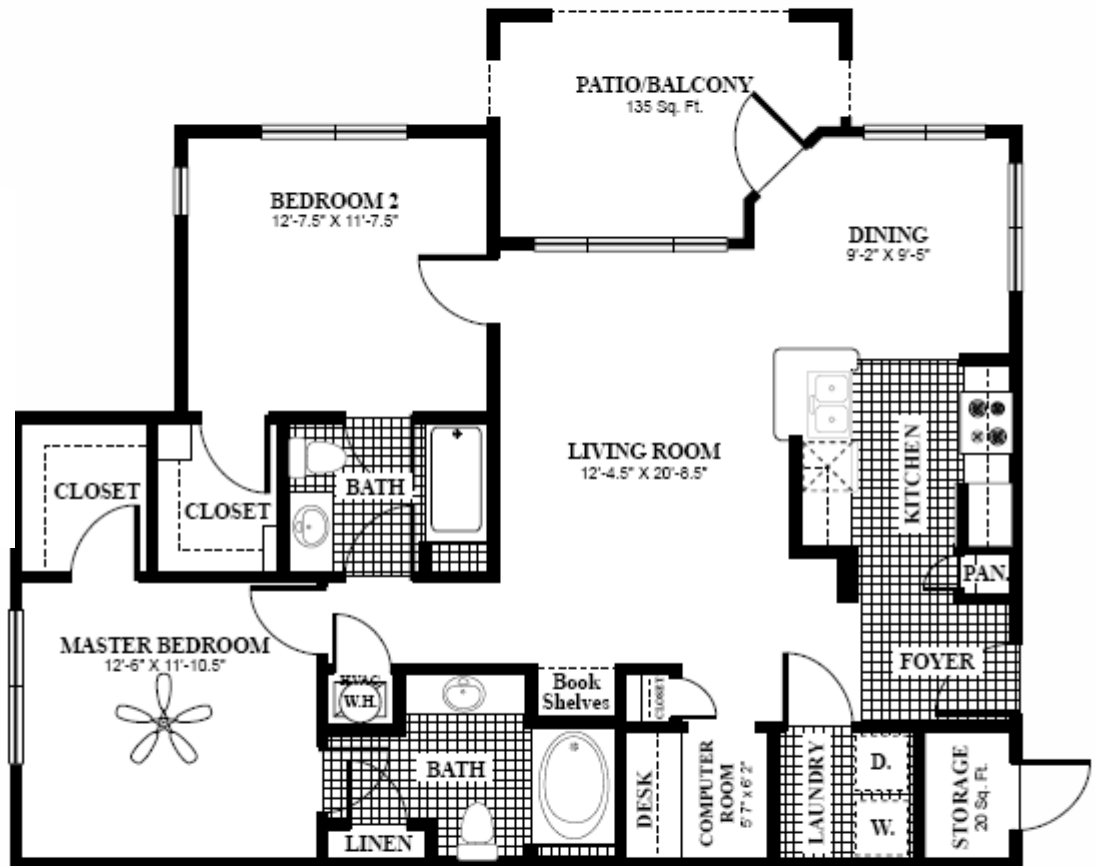

The Lodge

at Crossroads

- Large Walk-in Closet
- Washer/Dryer Hookups
- Built-In Computer Desk
- Oversized Roman Tub in Master
- Ceiling Fan in Master Bedroom
- Spacious Patio/Balcony

Distinction

**Two Bedroom/
Two Bath**

B-1 2 Bedroom/2 Bath

**The Lodge At
Crossroads**

200 Brisbane Woods Way
Cary, NC 27518

Phone: 919.816.8080
Fax: 919.816.8400
www.lodgeatcrossroads.com

Interior1,144 SF
Patio/Balcony.....135 SF
Storage20 SF
Total.....1,299 SF