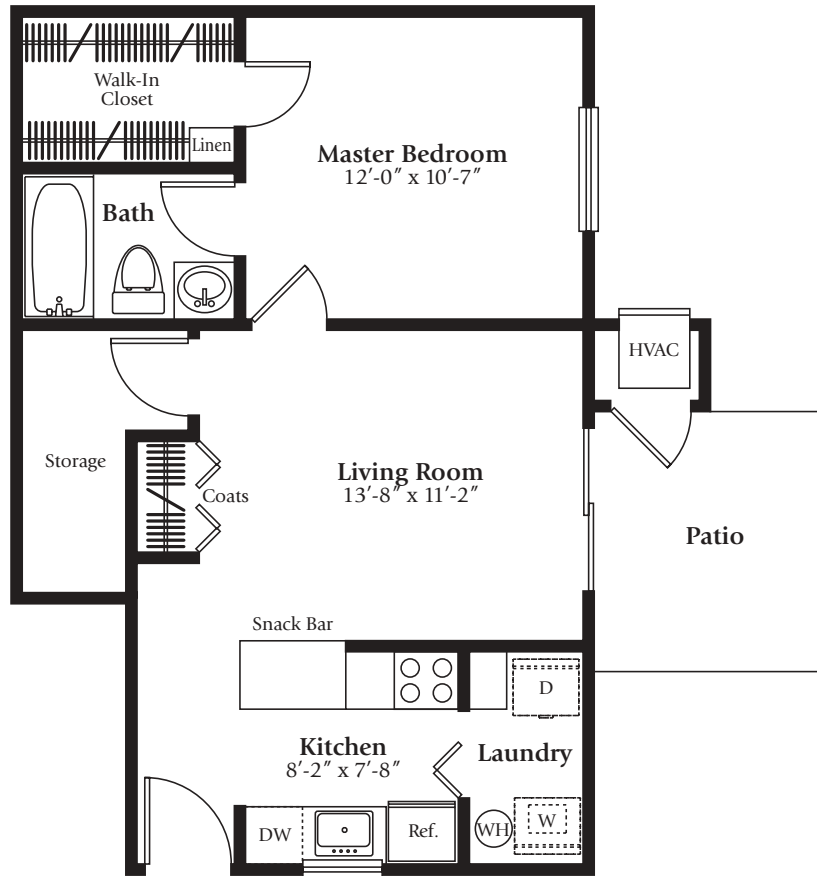

Driftwood I

One Bedroom, One Bath

First Floor 652 SF

Second Floor 692 SF

5825 PLUM HOLLOW YPSILANTI, MICHIGAN 48197 P 734.434.6650 F 734.434.7538

All information contained herein was accurate at the time of publication. In order to maintain the high degree of quality and incorporate improvements with greater facilities and economy, we reserve the right to make changes in price, specifications or materials or to change or discontinue features without notice or obligation. Floor plan dimensions are approximate. Square footage calculated from exterior walls, master deed reflects interior dimensions.