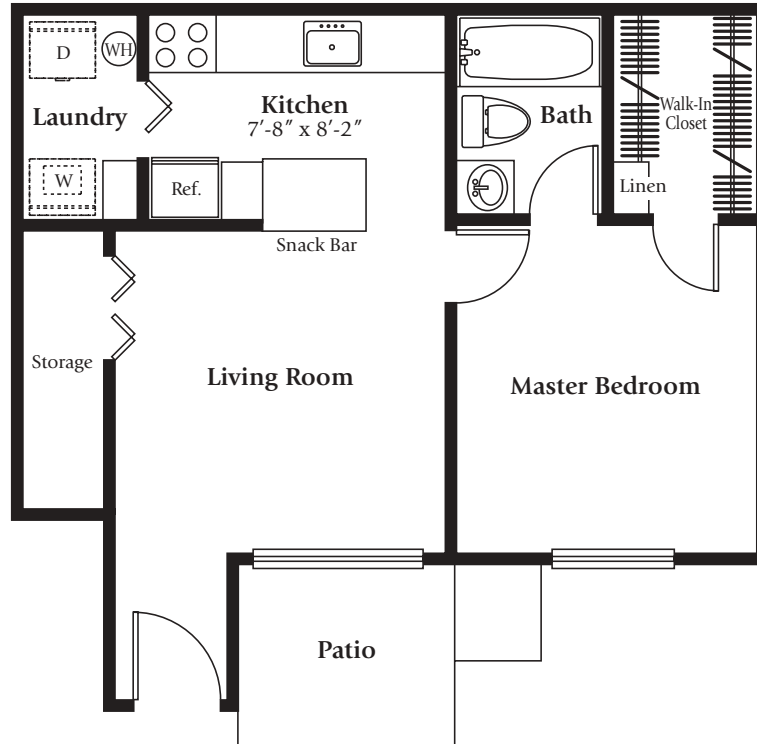

Driftwood II

One Bedroom, One Bath

First Floor 690 SF

Second Floor 730 SF

5825 PLUM HOLLOW YPSILANTI, MICHIGAN 48197 P 734.434.6650 F 734.434.7538

All information contained herein was accurate at the time of publication. In order to maintain the high degree of quality and incorporate improvements with greater facilities and economy, we reserve the right to make changes in price, specifications or materials or to change or discontinue features without notice or obligation. Floor plan dimensions are approximate. Square footage calculated from exterior walls, master deed reflects interior dimensions.