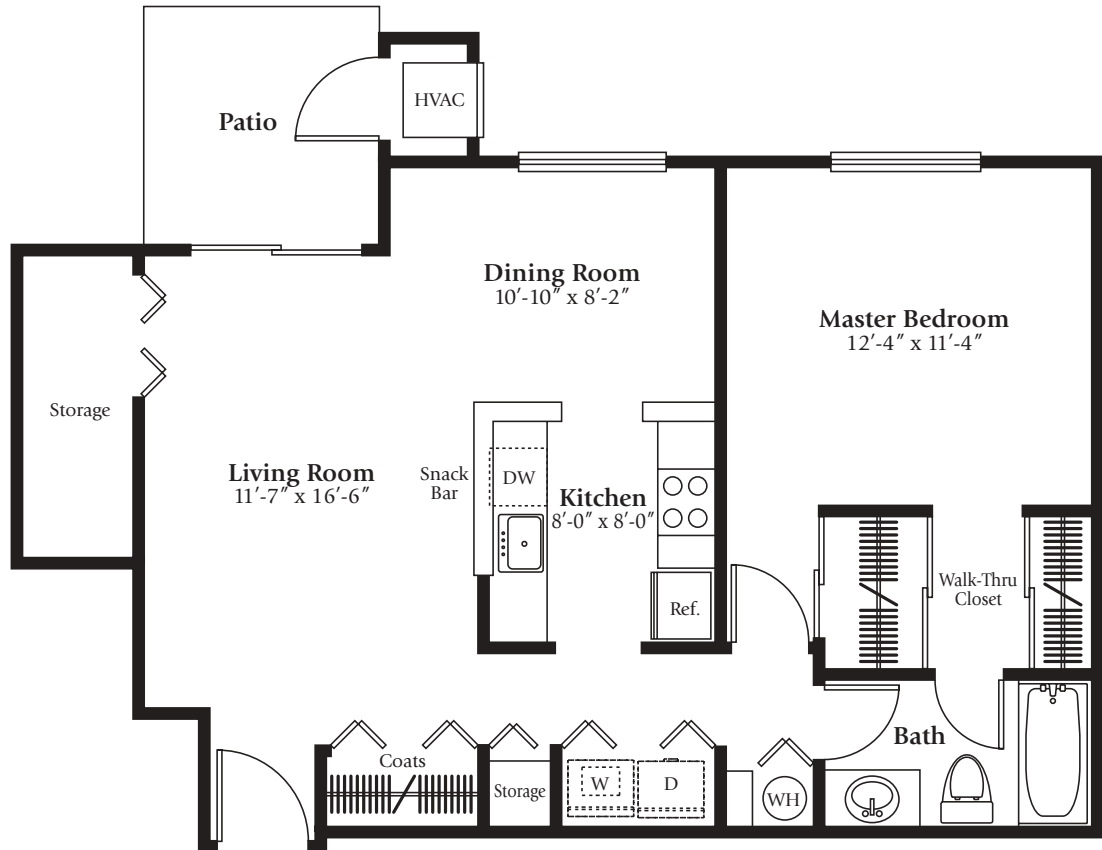

## Foxwood

One Bedroom, One Bath

First Floor 837 SF

Second Floor 877 SF

5825 PLUM HOLLOW YPSILANTI, MICHIGAN 48197 P 734.434.6650 F 734.434.7538

All information contained herein was accurate at the time of publication. In order to maintain the high degree of quality and incorporate improvements with greater facilities and economy, we reserve the right to make changes in price, specifications or materials or to change or discontinue features without notice or obligation. Floor plan dimensions are approximate. Square footage calculated from exterior walls, master deed reflects interior dimensions.