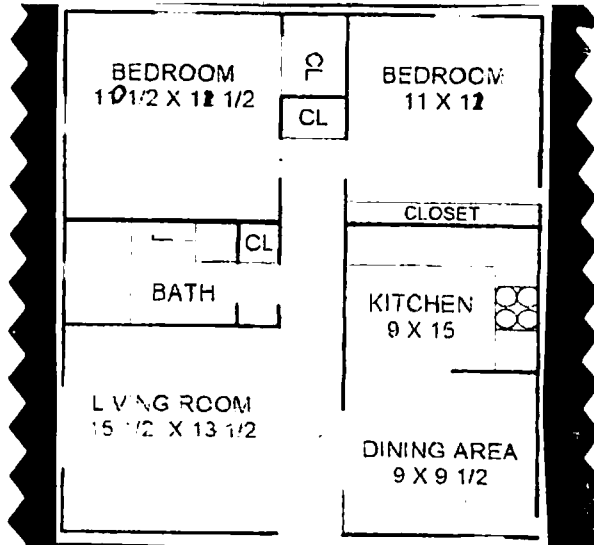

KAYMARR COMMUNITY LIVING

GARDEN LEVEL

31' X 24'

TWO BEDROOM

744 SQ FT

SECOND FLOOR

32' X 25'

TWO BEDROOM

800 SQ FT

THIRD FLOOR

ONE BEDROOM

24' X 32'

784 SQ FT