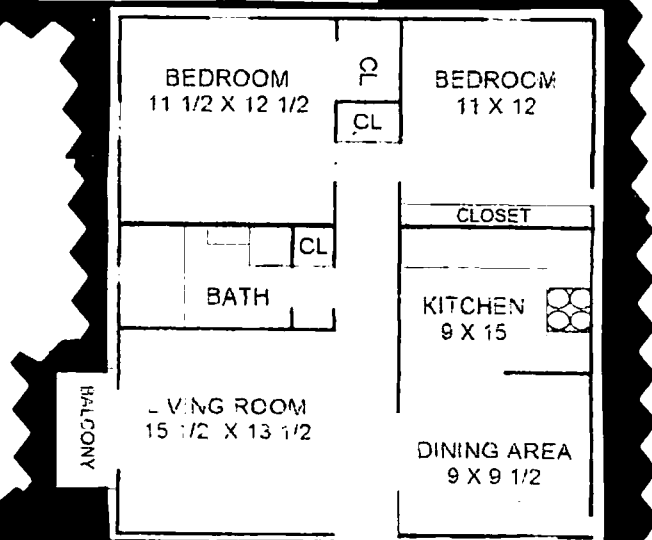

KAYMARR COMMUNITY LIVING

GARDEN LEVEL

31' X 24'

TWO BEDROOM

744 SQ FT

SECOND FLOOR

32' X 25'

TWO BEDROOM

800 SQ FT

THIRD FLOOR

ONE BEDROOM

24' X 32'

784 SQ FT