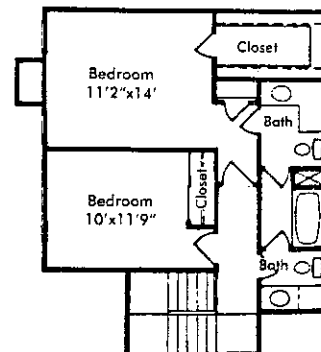

FOUR WINDS

APARTMENTS

A 1 Bedroom / 1 Bath
Approx. 536 Square Feet

Rent _____ Deposit _____

B 1 Bedroom / 1 Bath
Approx. 660 Square Feet

Rent _____ Deposit _____

C 1 Bedroom / 1 Bath
Approx. 683 Square Feet

Rent _____ Deposit _____

**All dimensions are approximate.*

D 1 Bedroom / 1 Bath
Approx. 818 Square Feet

Rent _____
Deposit _____

E 2 Bedroom / 1 Bath
Approx. 867 Square Feet

Rent _____
Deposit _____

F 2 Bedroom / 2 Bath
Approx. 960 Square Feet

Rent _____
Deposit _____

G 2 Bedroom / 1.75 Bath
Approx. 1102 Square Feet

Rent _____
Deposit _____

▪ *Please call for prices*