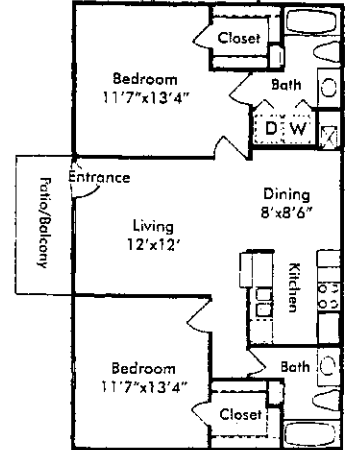

FOUR WINDS

APARTMENTS

A 1 Bedroom / 1 Bath
Approx. 536 Square Feet

Rent _____ Deposit _____

B 1 Bedroom / 1 Bath
Approx. 660 Square Feet

Rent _____ Deposit _____

C 1 Bedroom / 1 Bath
Approx. 683 Square Feet

Rent _____ Deposit _____

**All dimensions are approximate.*

D 1 Bedroom / 1 Bath
Approx. 818 Square Feet

Rent _____
Deposit _____

E 2 Bedroom / 1 Bath
Approx. 867 Square Feet

Rent _____
Deposit _____

F 2 Bedroom / 2 Bath
Approx. 960 Square Feet

Rent _____
Deposit _____

G 2 Bedroom / 1.75 Bath
Approx. 1102 Square Feet

Rent _____
Deposit _____

▪ *Please call for prices*