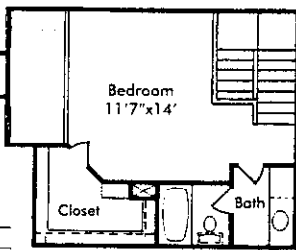

FOUR WINDS

APARTMENTS

A 1 Bedroom / 1 Bath
Approx. 536 Square Feet

Rent _____ Deposit _____

B 1 Bedroom / 1 Bath
Approx. 660 Square Feet

Rent _____ Deposit _____

C 1 Bedroom / 1 Bath
Approx. 683 Square Feet

Rent _____ Deposit _____

**All dimensions are approximate.*

D 1 Bedroom / 1 Bath
Approx. 818 Square Feet

Rent _____
Deposit _____

E 2 Bedroom / 1 Bath
Approx. 867 Square Feet

Rent _____
Deposit _____

F 2 Bedroom / 2 Bath
Approx. 960 Square Feet

Rent _____
Deposit _____

G 2 Bedroom / 1.75 Bath
Approx. 1102 Square Feet

Rent _____
Deposit _____

▪ *Please call for prices*