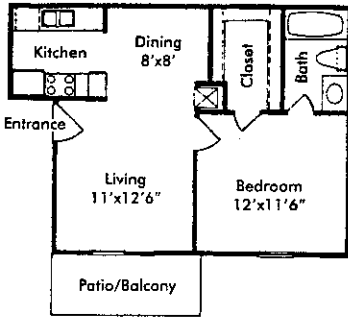

FOUR WINDS

APARTMENTS

A 1 Bedroom / 1 Bath
Approx. 536 Square Feet

Rent _____ Deposit _____

B 1 Bedroom / 1 Bath
Approx. 660 Square Feet

Rent _____ Deposit _____

C 1 Bedroom / 1 Bath
Approx. 683 Square Feet

Rent _____ Deposit _____

**All dimensions are approximate.*

D 1 Bedroom / 1 Bath
Approx. 818 Square Feet

Rent _____
Deposit _____

E 2 Bedroom / 1 Bath
Approx. 867 Square Feet

Rent _____
Deposit _____

F 2 Bedroom / 2 Bath
Approx. 960 Square Feet

Rent _____
Deposit _____

G 2 Bedroom / 1.75 Bath
Approx. 1102 Square Feet

Rent _____
Deposit _____

▪ *Please call for prices*