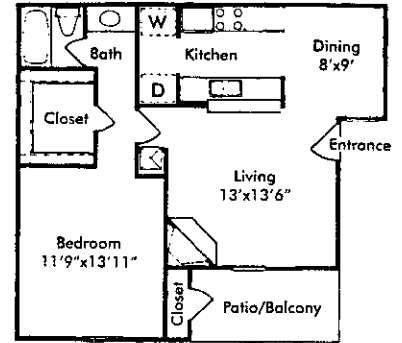

FOUR WINDS

APARTMENTS

A 1 Bedroom / 1 Bath
Approx. 536 Square Feet

Rent _____ Deposit _____

B 1 Bedroom / 1 Bath
Approx. 660 Square Feet

Rent _____ Deposit _____

C 1 Bedroom / 1 Bath
Approx. 683 Square Feet

Rent _____ Deposit _____

**All dimensions are approximate.*

D 1 Bedroom / 1 Bath
Approx. 818 Square Feet

Rent _____
Deposit _____

E 2 Bedroom / 1 Bath
Approx. 867 Square Feet

Rent _____
Deposit _____

F 2 Bedroom / 2 Bath
Approx. 960 Square Feet

Rent _____
Deposit _____

G 2 Bedroom / 1.75 Bath
Approx. 1102 Square Feet

Rent _____
Deposit _____

▪ *Please call for prices*