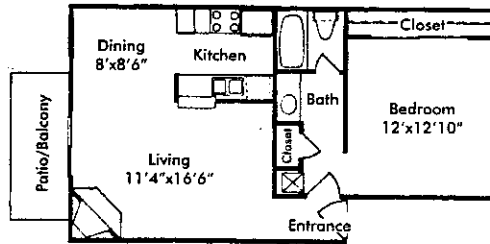

FOUR WINDS

APARTMENTS

A 1 Bedroom / 1 Bath
Approx. 536 Square Feet

Rent _____ Deposit _____

B 1 Bedroom / 1 Bath
Approx. 660 Square Feet

Rent _____ Deposit _____

C 1 Bedroom / 1 Bath
Approx. 683 Square Feet

Rent _____ Deposit _____

**All dimensions are approximate.*

D 1 Bedroom / 1 Bath
Approx. 818 Square Feet

Rent _____
Deposit _____

E 2 Bedroom / 1 Bath
Approx. 867 Square Feet

Rent _____
Deposit _____

F 2 Bedroom / 2 Bath
Approx. 960 Square Feet

Rent _____
Deposit _____

G 2 Bedroom / 1.75 Bath
Approx. 1102 Square Feet

Rent _____
Deposit _____

▪ *Please call for prices*