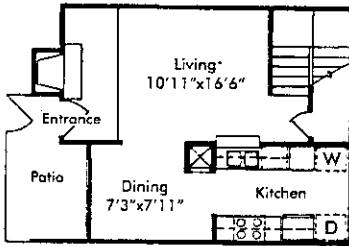

FOUR WINDS

APARTMENTS

A 1 Bedroom / 1 Bath
Approx. 536 Square Feet

Rent _____ Deposit _____

B 1 Bedroom / 1 Bath
Approx. 660 Square Feet

Rent _____ Deposit _____

C 1 Bedroom / 1 Bath
Approx. 683 Square Feet

Rent _____ Deposit _____

**All dimensions are approximate.*

D 1 Bedroom / 1 Bath
Approx. 818 Square Feet

Rent _____
Deposit _____

E 2 Bedroom / 1 Bath
Approx. 867 Square Feet

Rent _____
Deposit _____

F 2 Bedroom / 2 Bath
Approx. 960 Square Feet

Rent _____
Deposit _____

G 2 Bedroom / 1.75 Bath
Approx. 1102 Square Feet

Rent _____
Deposit _____

▪ *Please call for prices*