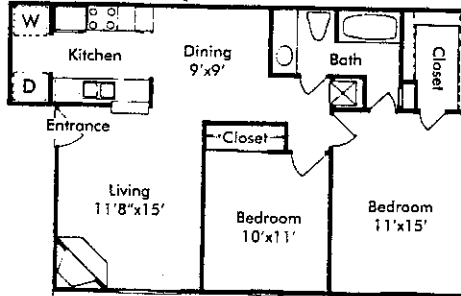

FOUR WINDS

APARTMENTS

A 1 Bedroom / 1 Bath
Approx. 536 Square Feet

Rent _____ Deposit _____

B 1 Bedroom / 1 Bath
Approx. 660 Square Feet

Rent _____ Deposit _____

C 1 Bedroom / 1 Bath
Approx. 683 Square Feet

Rent _____ Deposit _____

**All dimensions are approximate.*

D 1 Bedroom / 1 Bath
Approx. 818 Square Feet

Rent _____
Deposit _____

E 2 Bedroom / 1 Bath
Approx. 867 Square Feet

Rent _____
Deposit _____

F 2 Bedroom / 2 Bath
Approx. 960 Square Feet

Rent _____
Deposit _____

G 2 Bedroom / 1.75 Bath
Approx. 1102 Square Feet

Rent _____
Deposit _____

▪ *Please call for prices*