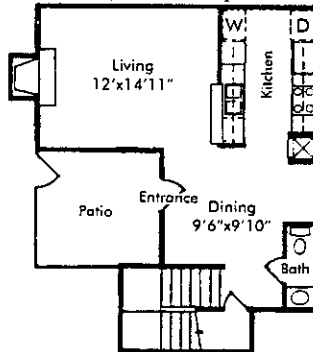

FOUR WINDS

APARTMENTS

A 1 Bedroom / 1 Bath
Approx. 536 Square Feet

Rent _____ Deposit _____

B 1 Bedroom / 1 Bath
Approx. 660 Square Feet

Rent _____ Deposit _____

C 1 Bedroom / 1 Bath
Approx. 683 Square Feet

Rent _____ Deposit _____

**All dimensions are approximate.*

D 1 Bedroom / 1 Bath
Approx. 818 Square Feet

Rent _____
Deposit _____

E 2 Bedroom / 1 Bath
Approx. 867 Square Feet

Rent _____
Deposit _____

F 2 Bedroom / 2 Bath
Approx. 960 Square Feet

Rent _____
Deposit _____

G 2 Bedroom / 1.75 Bath
Approx. 1102 Square Feet

Rent _____
Deposit _____

▪ *Please call for prices*