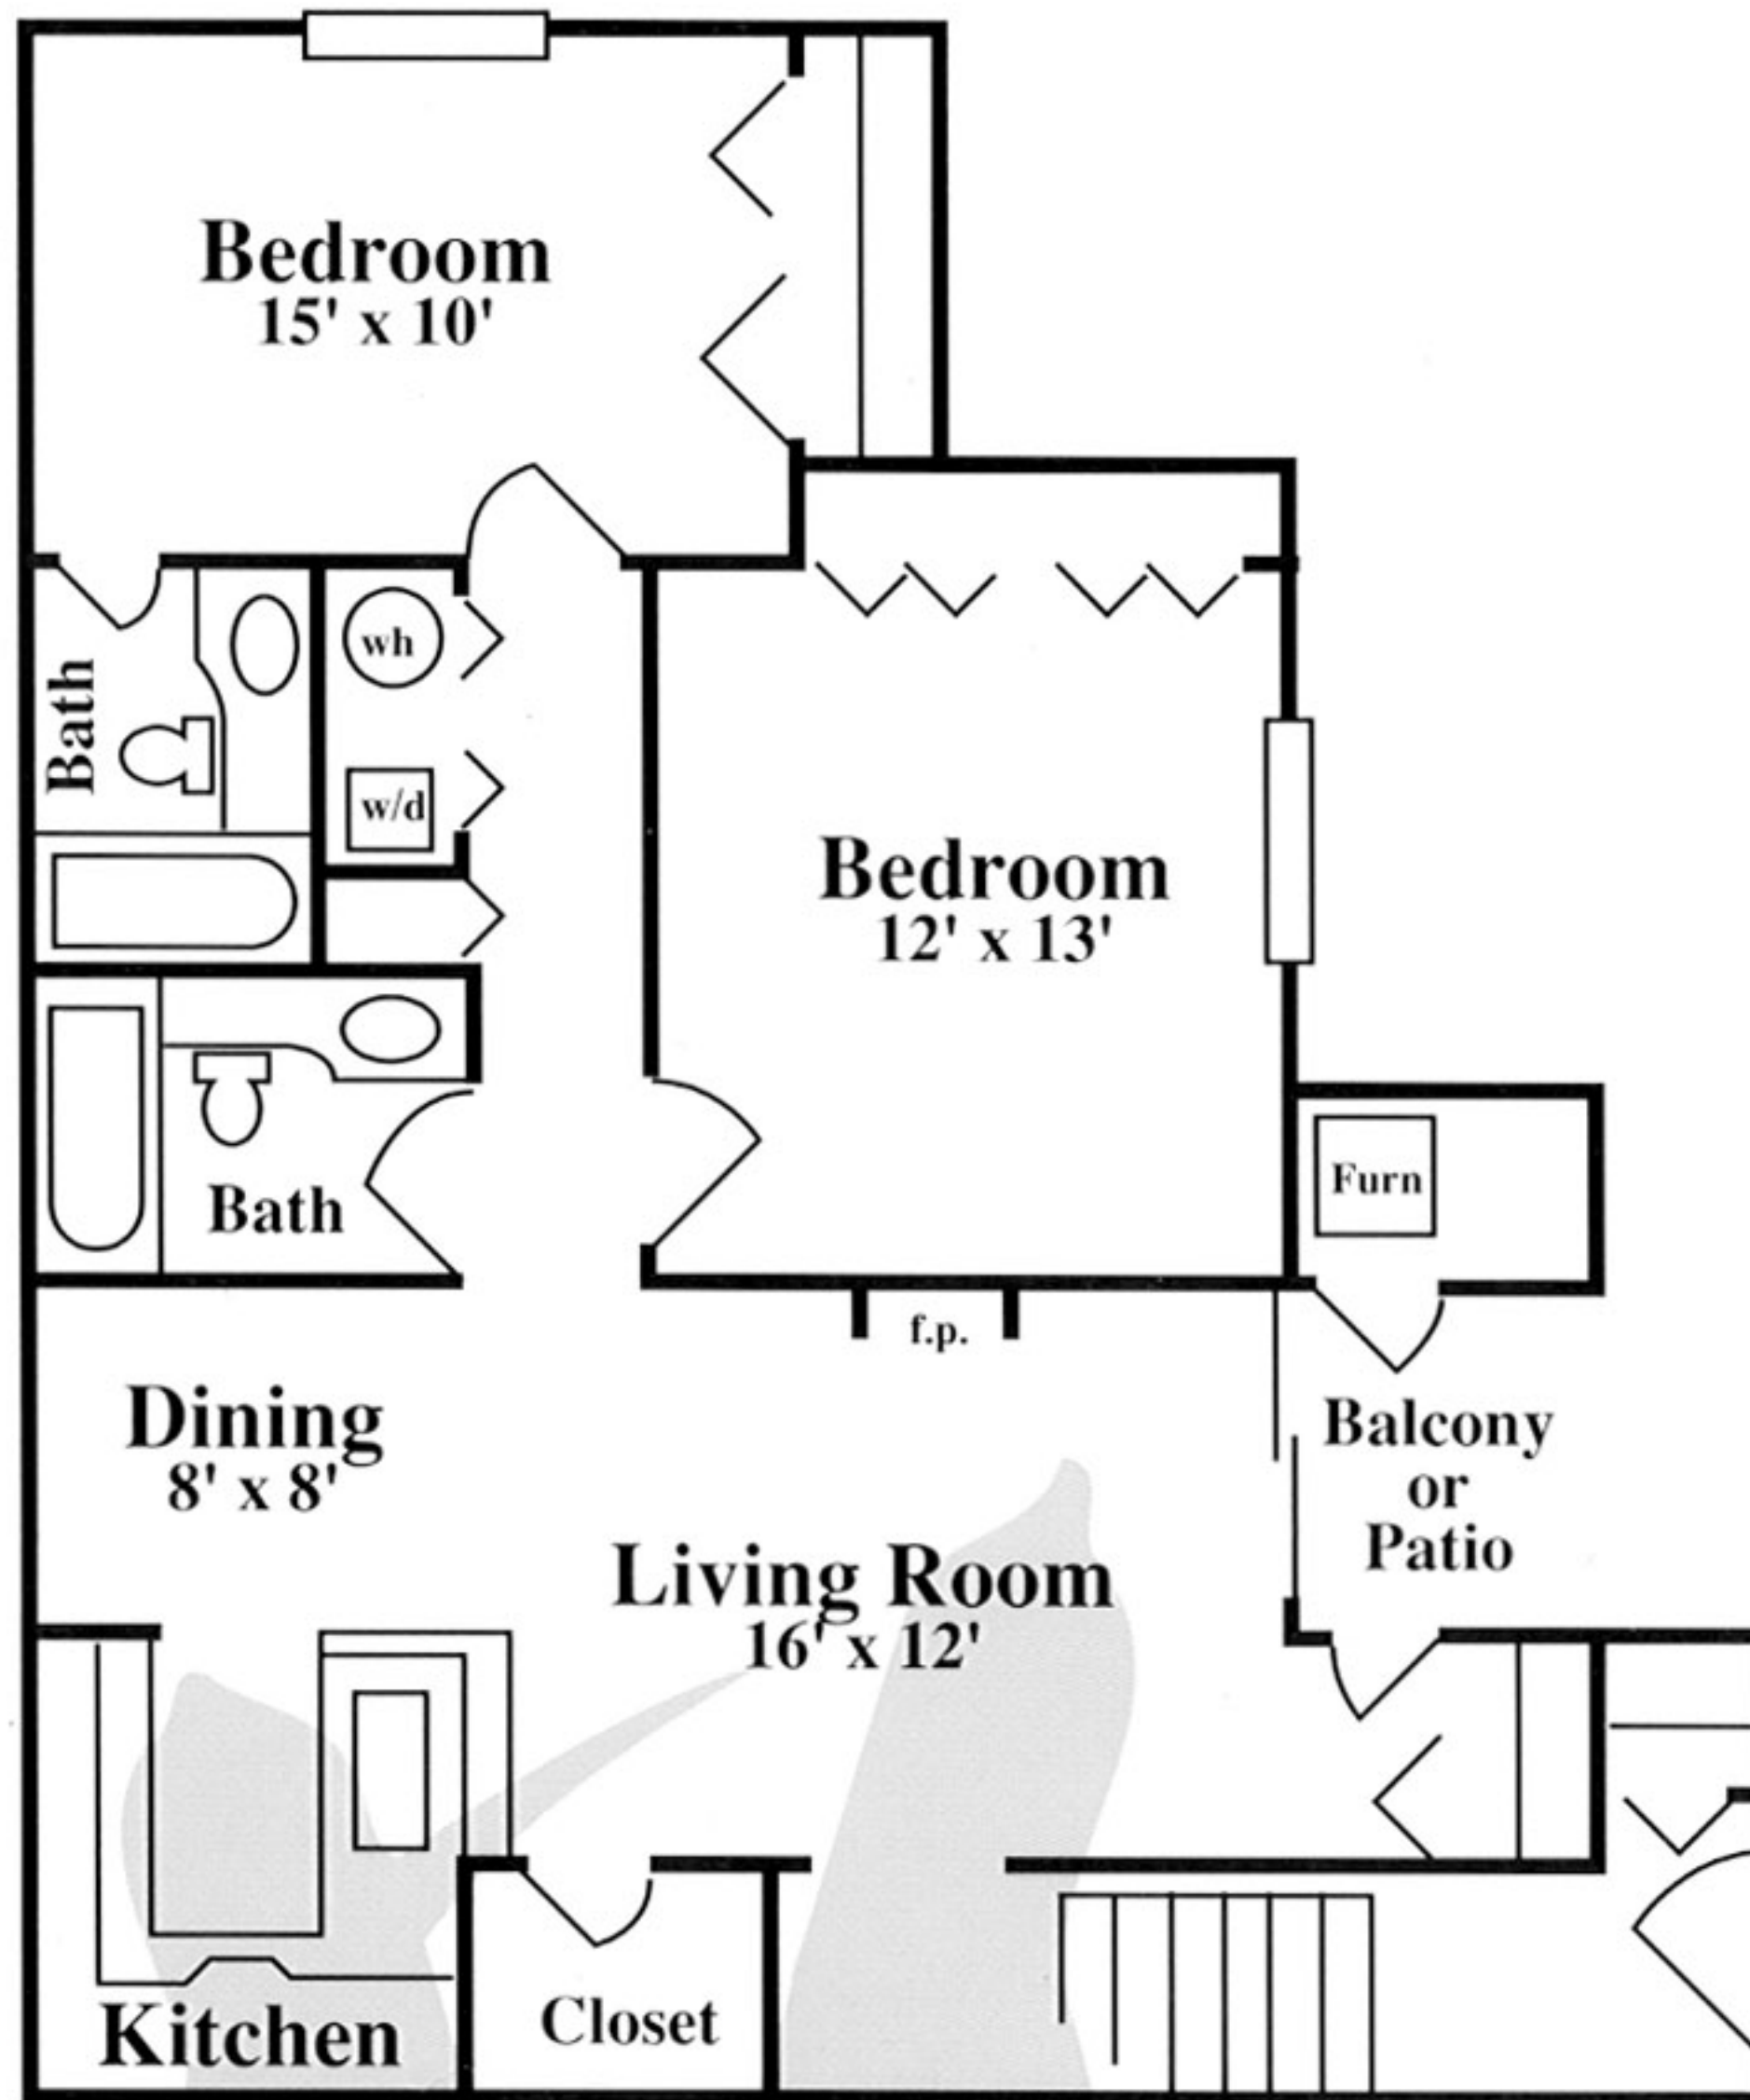

The Lenox

2-bedroom 2-bath 950 sq. ft.

Your exclusive two-bedroom, two-bath home includes:

- Private entry surrounded by beautiful landscaping
- Fully-equipped Euro-style kitchen with cozy breakfast bar
- Window treatments provided
- The warmth and ease of a gas-burning fireplace
- The convenience of a washer and dryer
- Cathedral ceiling and enclosed private balcony available
- Spacious linen and storage closet